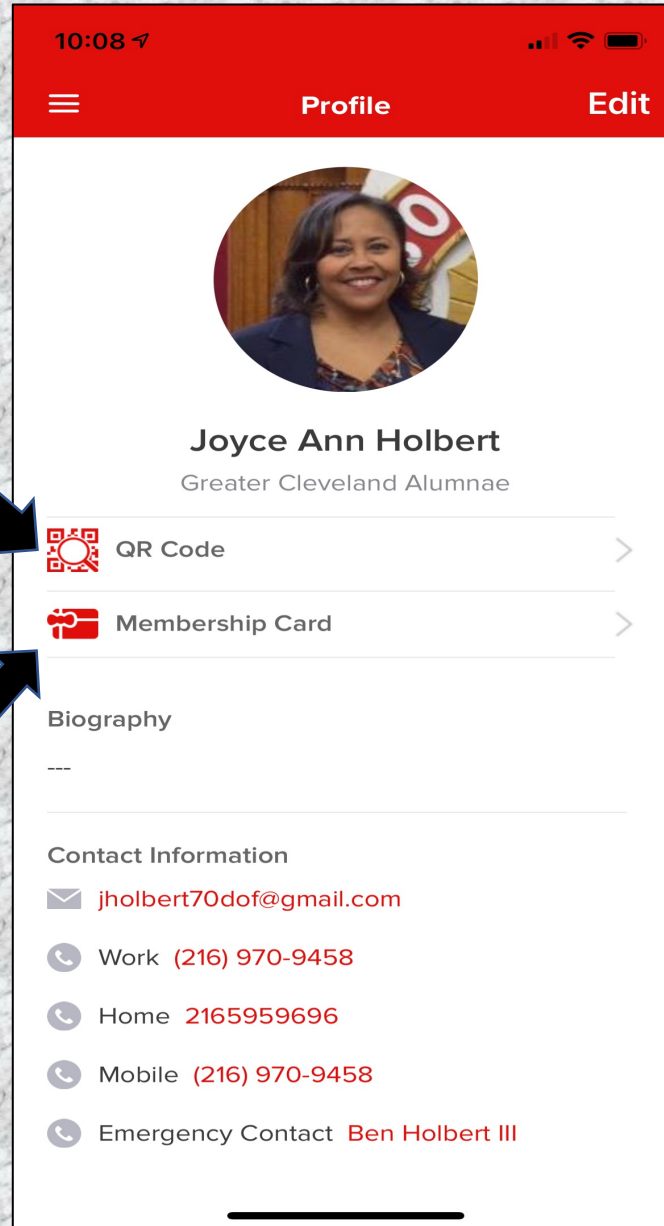

**\***

**Submit**

1. Once the App is installed select the option "Open"

2. On the next screen enter the User Id and Password that is used to login to the Member Portal of the national site.

The login screen features the DST Sorority logo at the top center, which consists of the Greek letters Δ, Σ, and Θ in white on a red square background. Below the logo are two input fields: "USER ID" and "PASSWORD". The "PASSWORD" field includes an eye icon for toggling visibility. A purple "Log In" button is positioned below the fields. At the bottom, there are two links: "Need help logging in?" and "Create new account".

3. To access your QR Code or Membership card Select the menu option  in the top left-hand corner

4. At the top of the menu, TAP on your name to access your profile

3

5

5

5. Once you are in your Profile you will see the QR Code and Membership Card

6. Click QR Code to Display the QR Code

7. Click Membership to Display your Membership Card

6

7